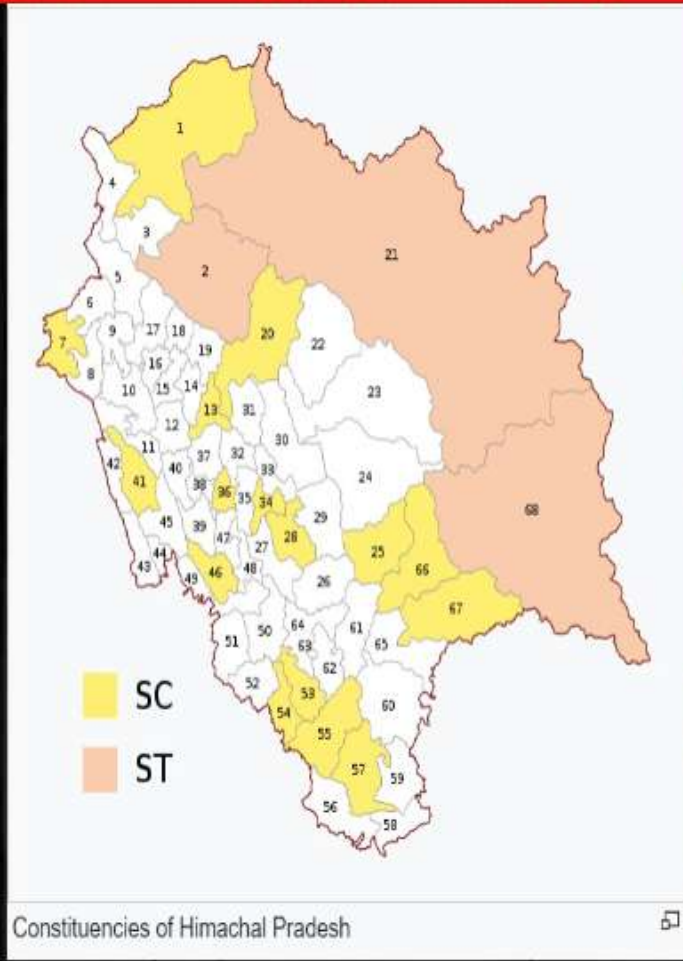

Study Knight Research Centre Sunder Nagar Himachal Pradesh