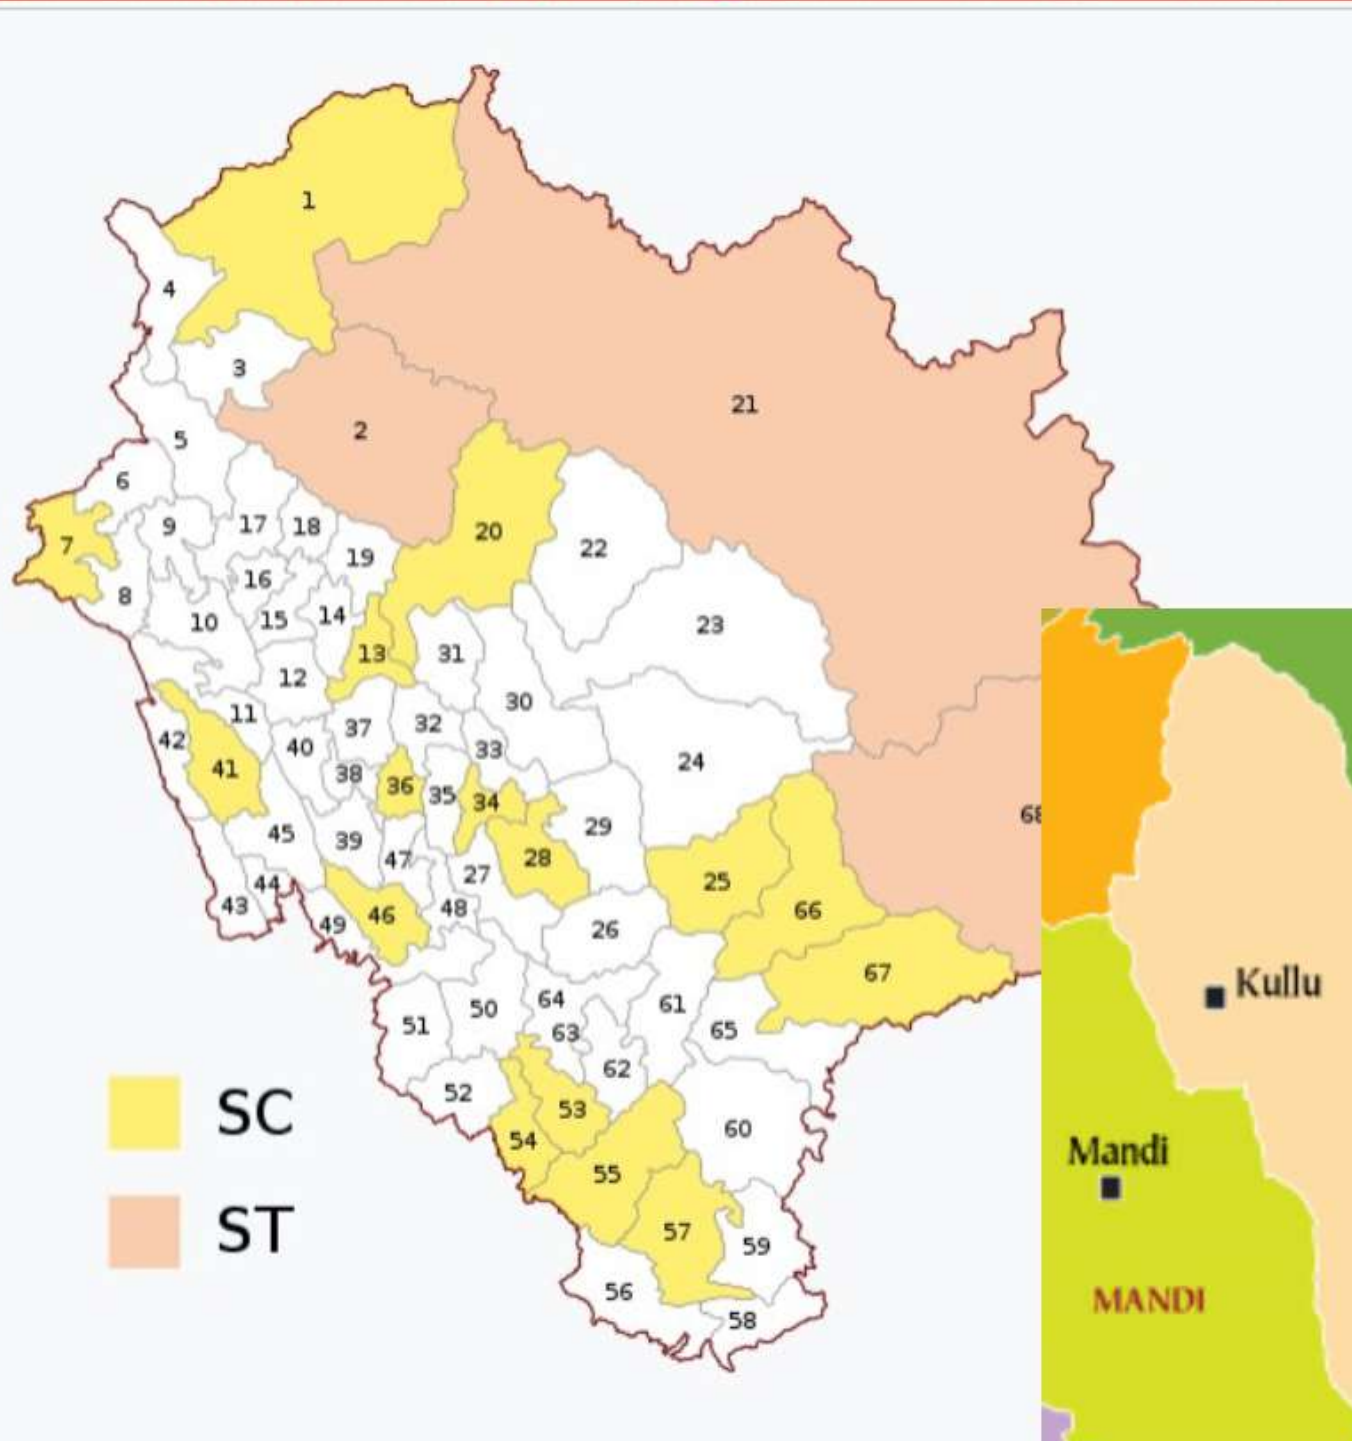

Constituencies of Himachal Pradesh

Study Knight Research Centre Sundar Nagar Himachal Pradesh

22
23
24
25

Manali
Kullu
Banjar
Anni (SC)

22 मनाली
23 कुल्लू
24 बंजार
25 अन्नी (एससी)