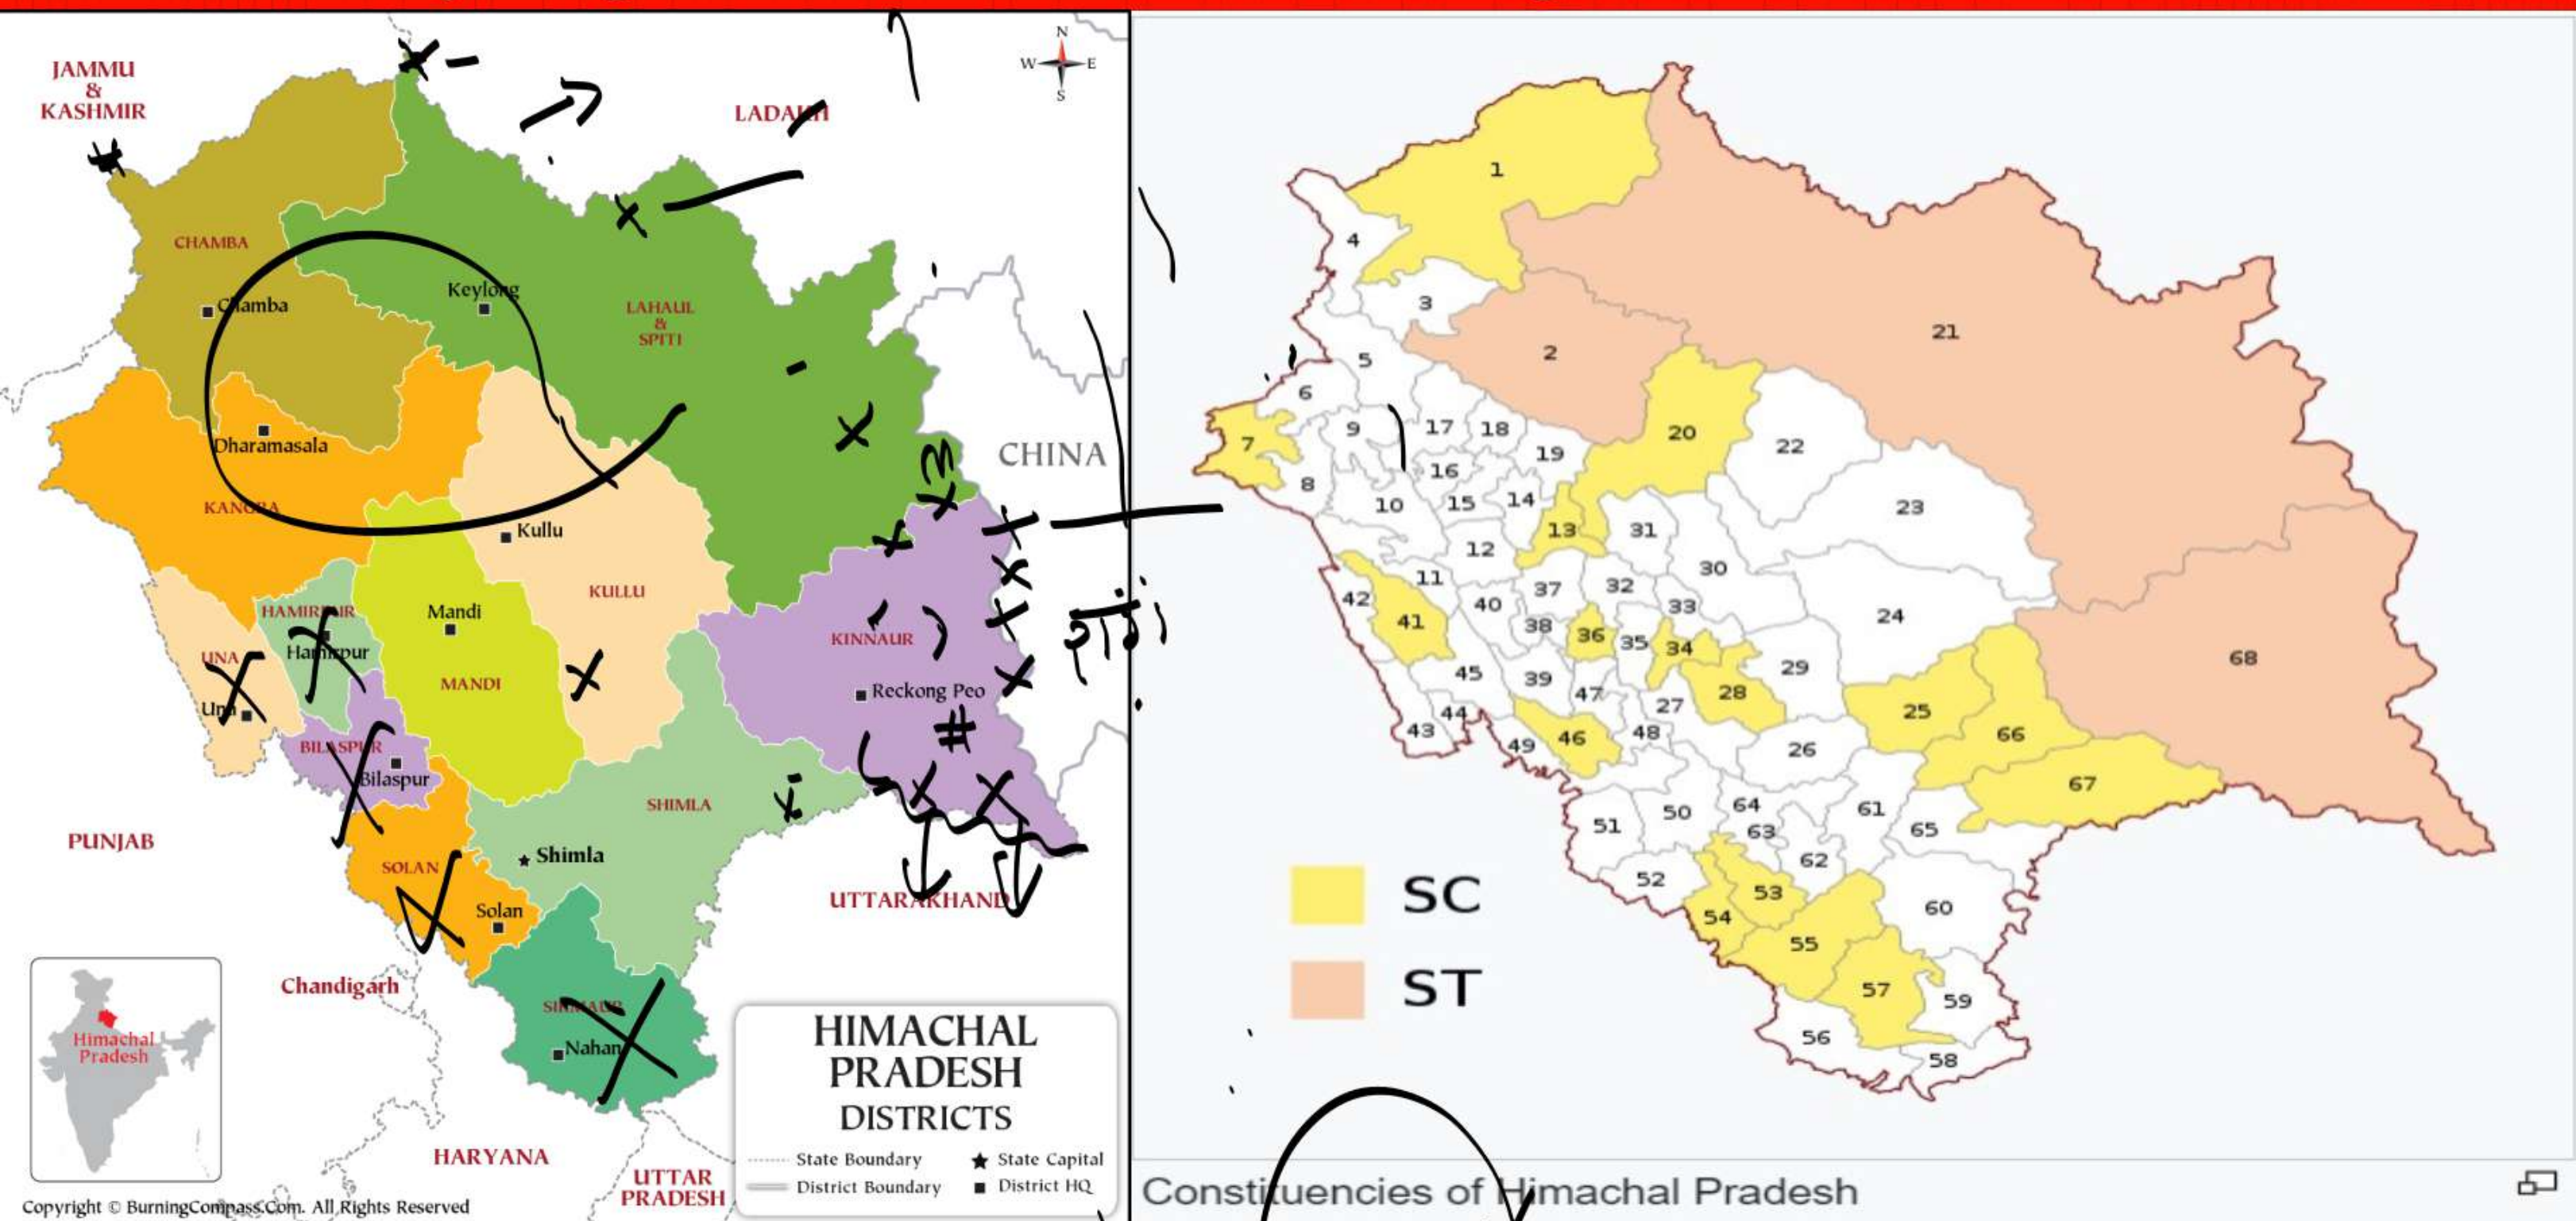

Study Knight Research Centre Sundar Nagar Himachal Pradesh

CONTACT US FOR LIVE CLASSES : 78079-22400 (SURAJ SIR) 78761-24650 (ABHISHEK SIR) SEARCH ON GOOGLE STUDYKNIGHT.IN