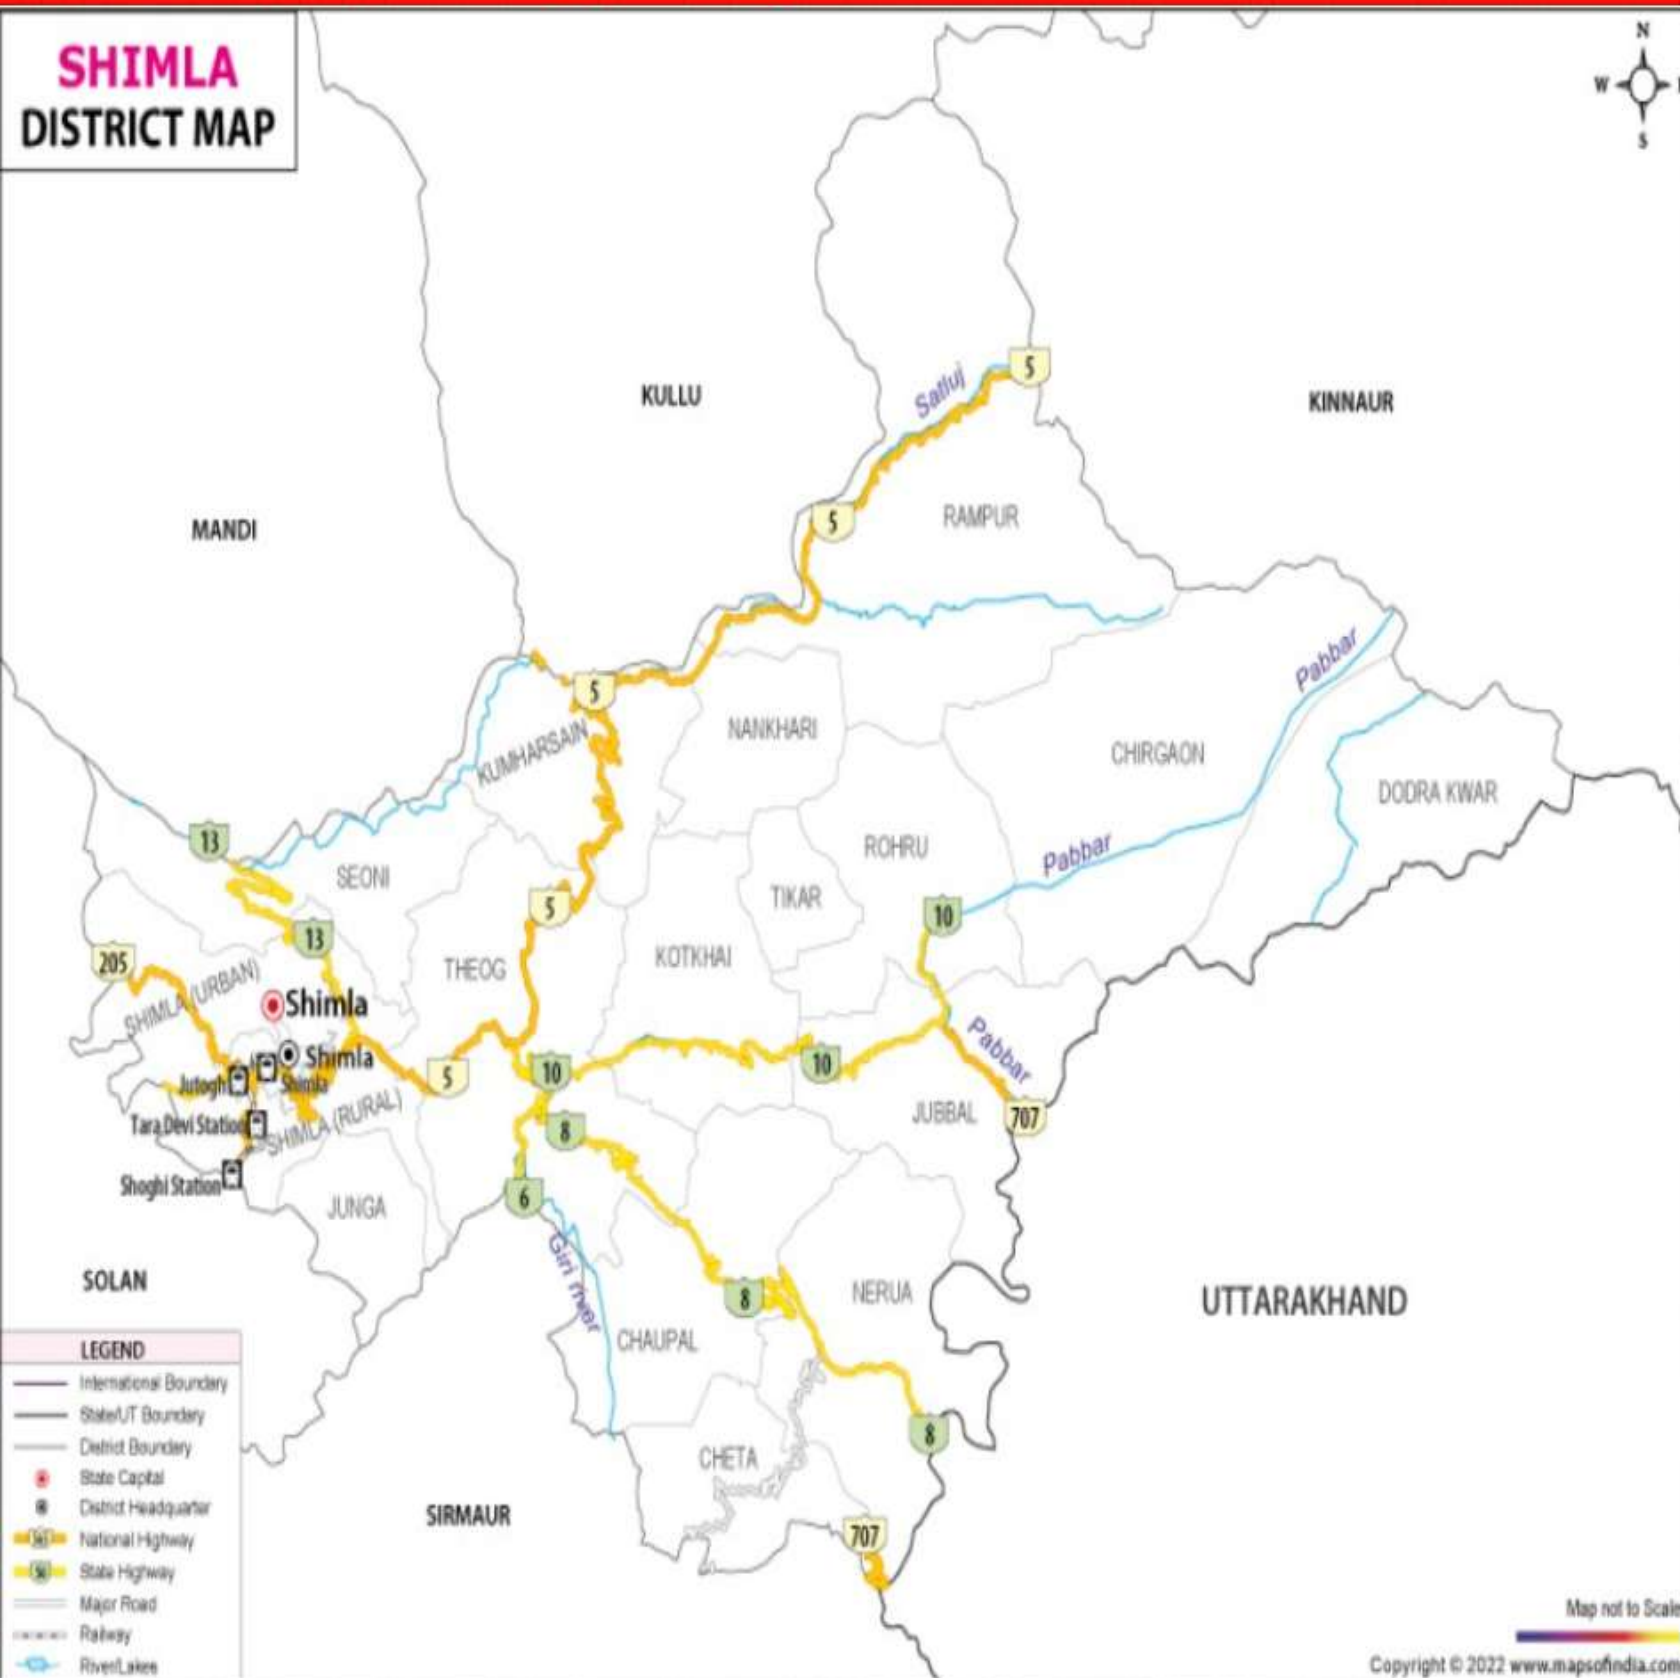

Study Knight Research Centre Sundar Nagar Himachal Pradesh

District	Sub-Divisions	Tehsils	Sub-Tehsils
1	2	3	4
9.Shimla	1.Rampur 2.Kumarsain 3.Theog 4. Kotkhai 5.Rohroo 6.Jubbal 7.Dodra Kawar 8.Chopal 9. Kupvi 10.Shimla(Urban) 11.Shimla(Rural)	1.Rampur 2.Nankhari 3.Kumarsain 4.Theog 5.Kotkhai 6.Rohroo 7.Tikkar 8.Chirgaon 9.Jubbal 10.Dodra Kawar 11.Chopal 12.Nerwa 13.Kupvi 14.Shimla (Urban) 15.Shimla (Rural)	1. Taklech 2. Sarahan 3.Kotgarh 4. Deha 5.Kalbhog 6.Jangla 7.Saraswatinagar 8. Dhami 9. Jalog